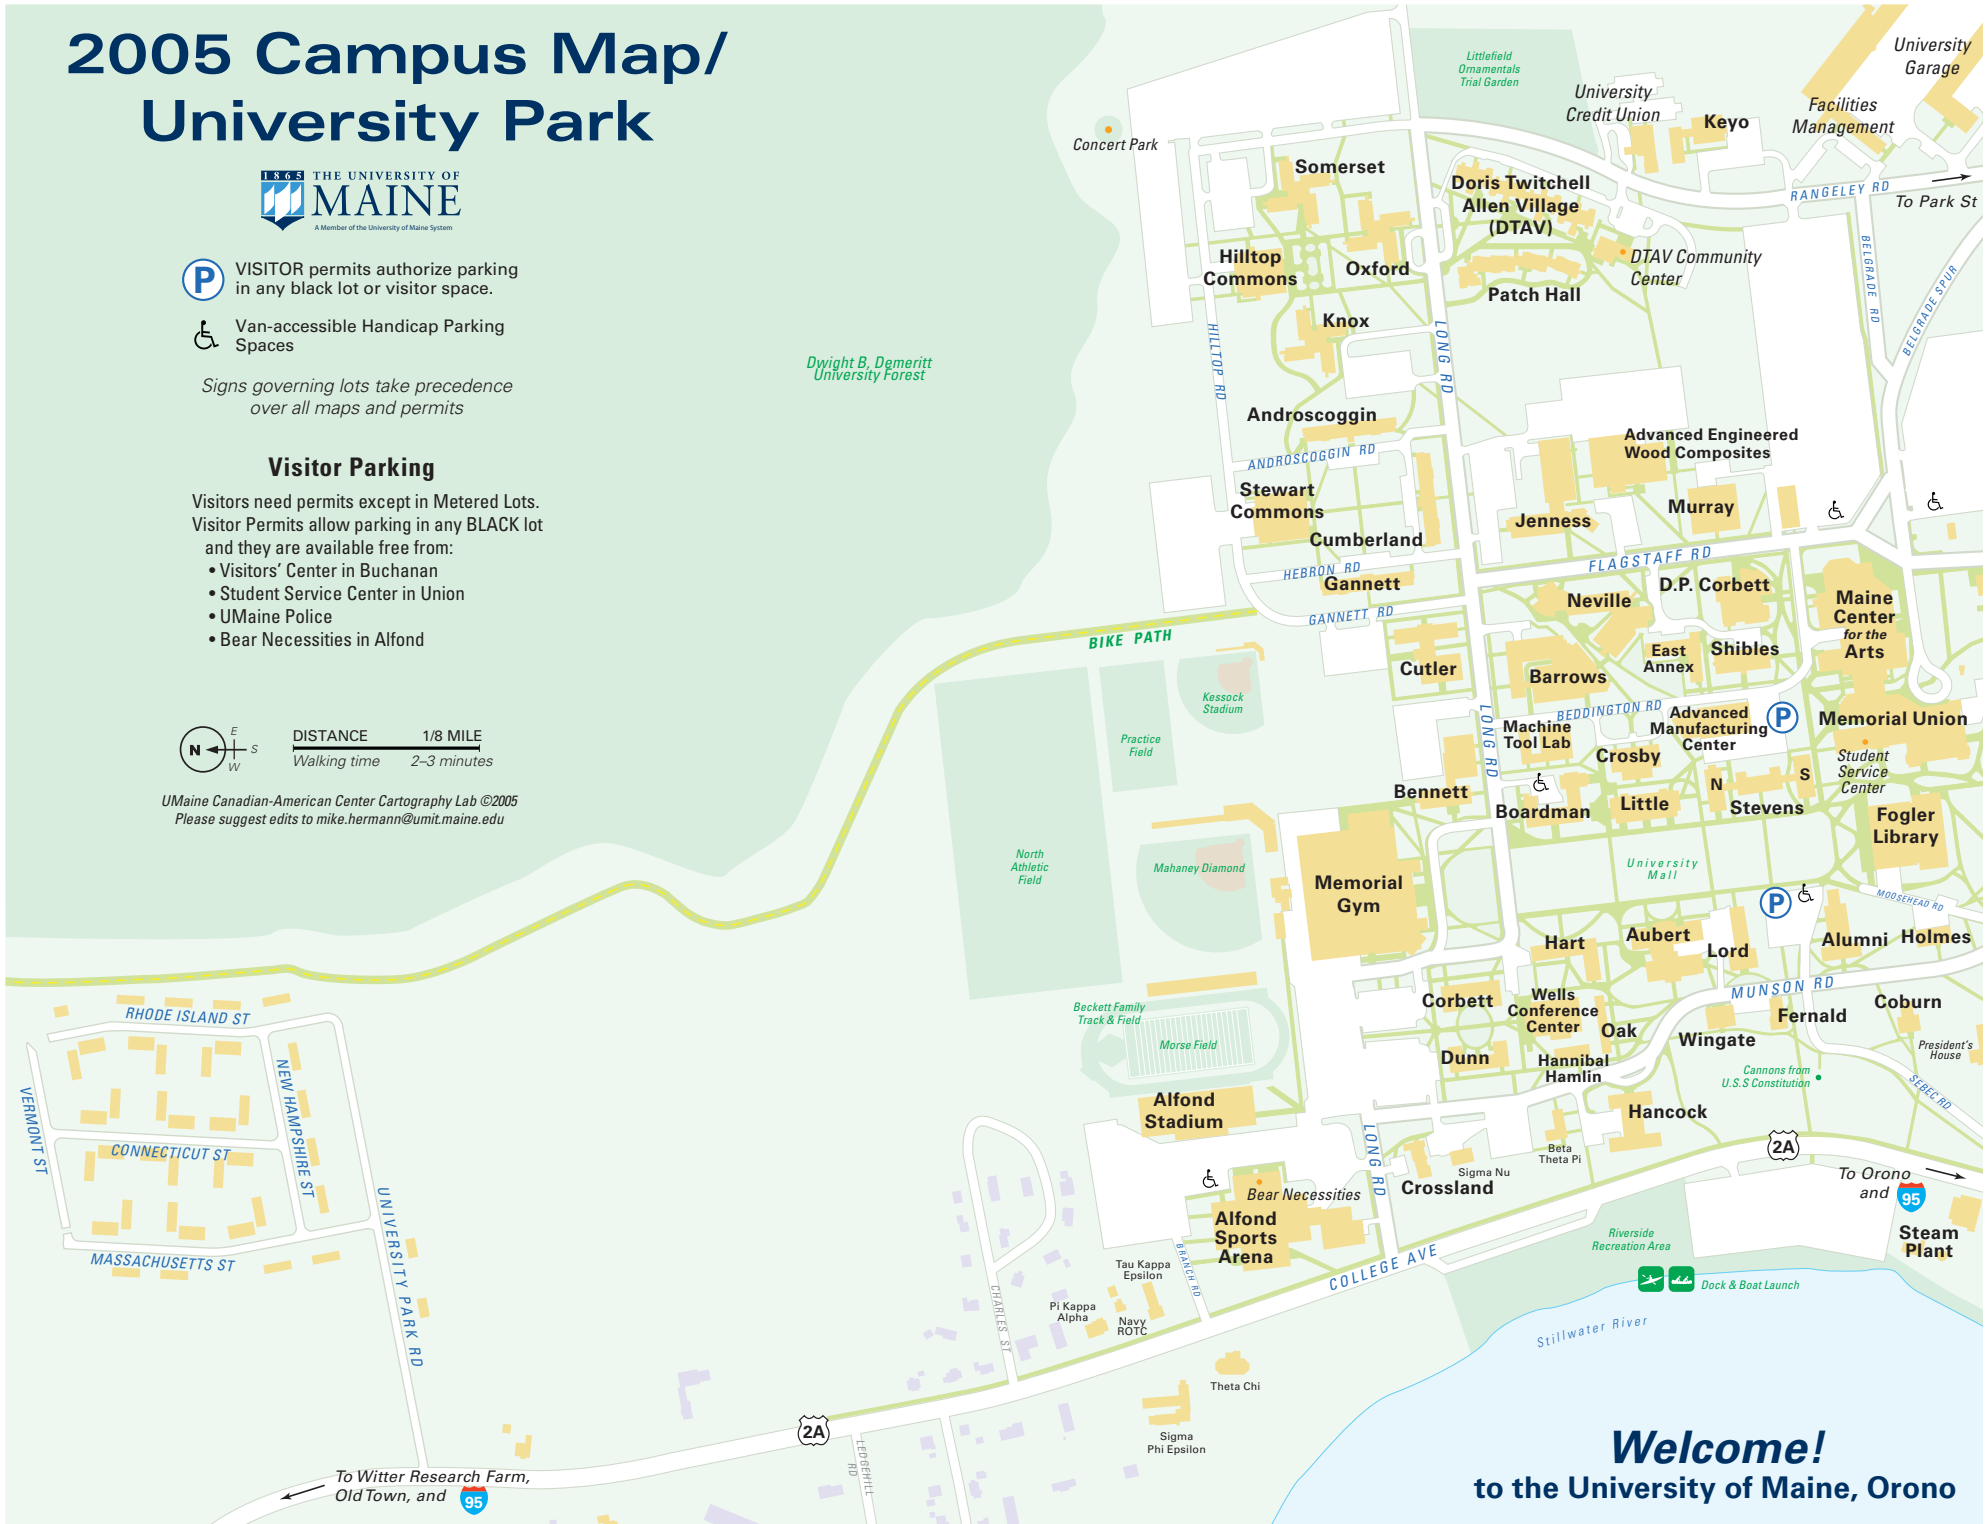

2005 Campus Map/ University Park

P VISITOR permits authorize parking in any black lot or visitor space.

Van-accessible Handicap Parking Spaces

Signs governing lots take precedence over all maps and permits

Visitor Parking

Visitors need permits except in Metered Lots. Visitor Permits allow parking in any BLACK lot and they are available free from:

- Visitors' Center in Buchanan
- Student Service Center in Union
- UMaine Police
- Bear Necessities in Alford

DISTANCE 1/8 MILE
Walking time 2-3 minutes

UMaine Canadian-American Center Cartography Lab ©2005
Please suggest edits to mike.hermann@umit.maine.edu

Welcome!
to the University of Maine, Orono