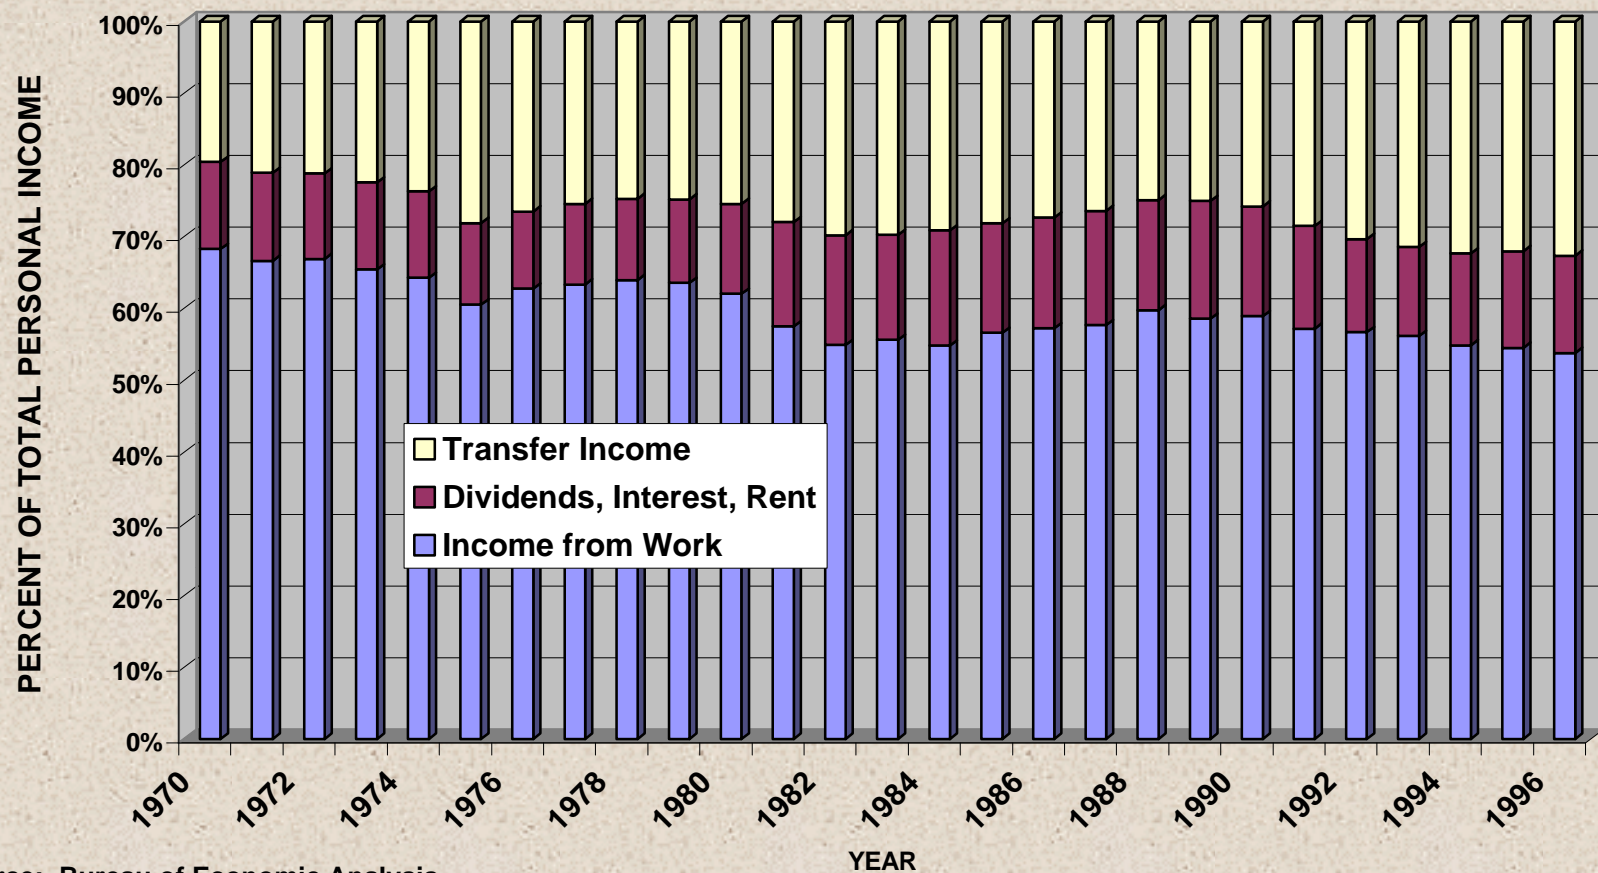

GRAPH 1 WASHINGTON COUNTY

SOURCES OF PERSONAL INCOME: 1970-1996

Source: Bureau of Economic Analysis