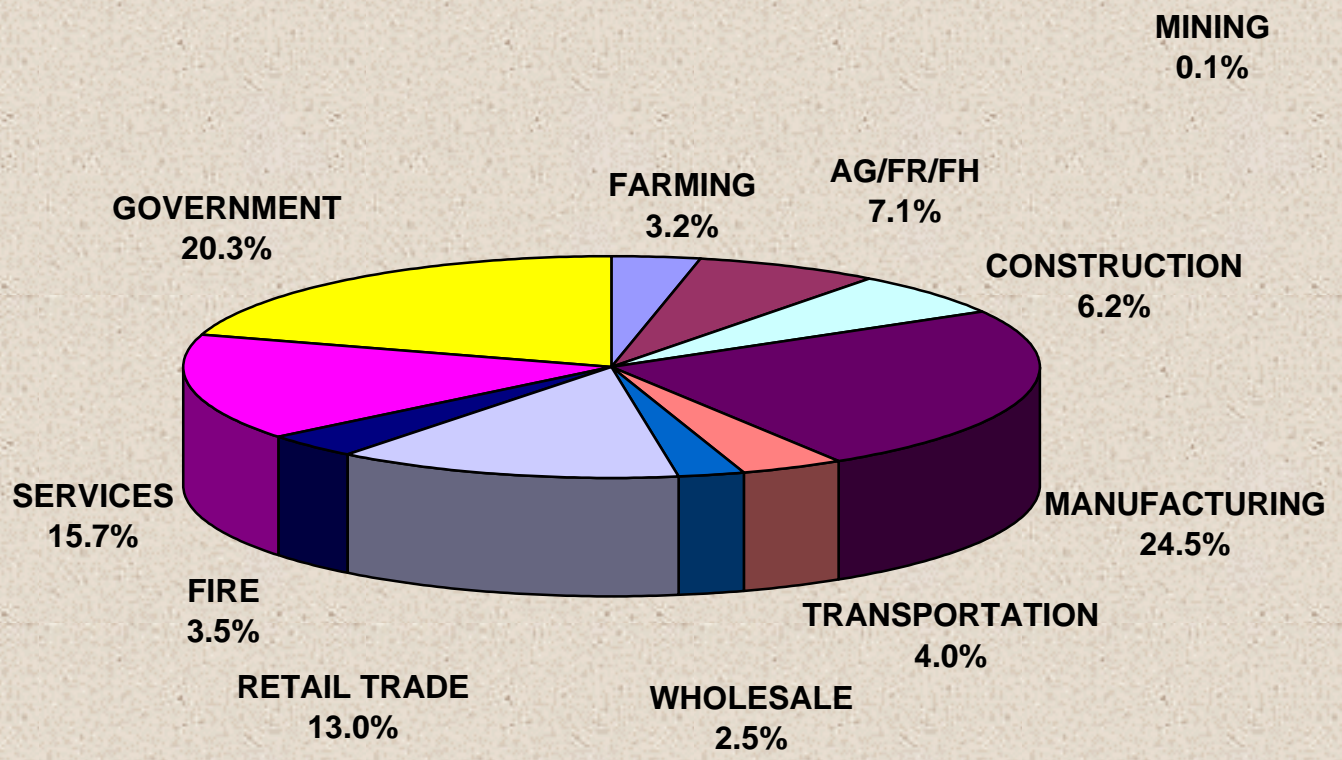

GRAPH 8
WASHINGTON COUNTY
SECTOR CONTRIBUTION TO
TOTAL NUMBER OF JOBS: 1970

Source: Bureau of Economic Analysis