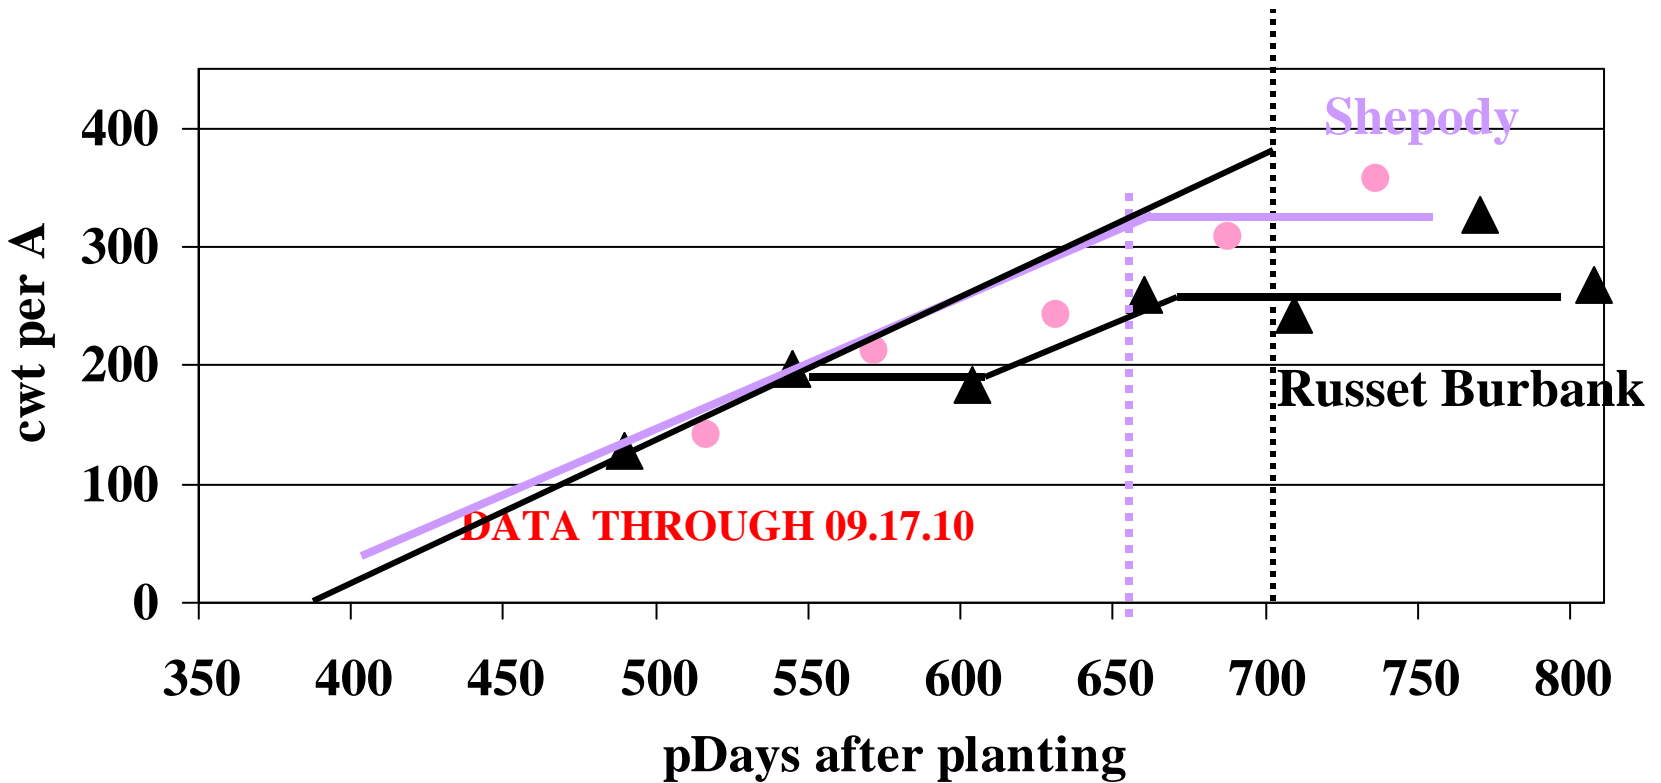

# Russet Burbank and Shepody Yields

(700 Pdays 9/xx/10    650 Pdays 8/24/10)

Russet Burbank (5/18/10 planting 6/08 emer)

Shepody (5/13/10 planting 6/4 emer)