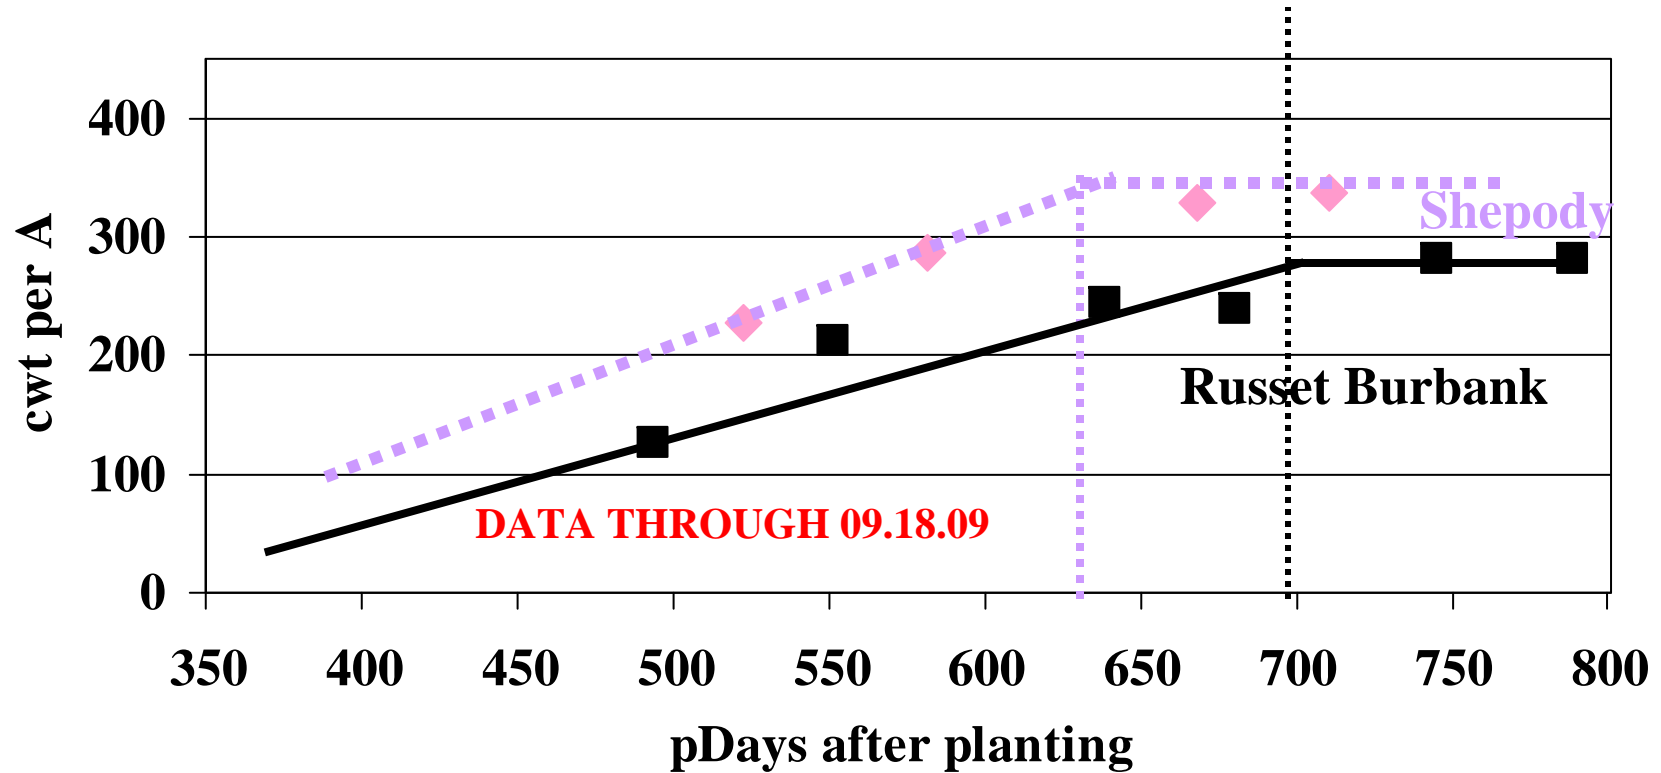

Russet Burbank and Shepody Yields

(700 Pdays 9/2/09 650 Pdays 8/24/09)

Russet Burbank (5/22/09 planting 6/12 emer)

Shepody (5/12/09 planting 6/6 emer)